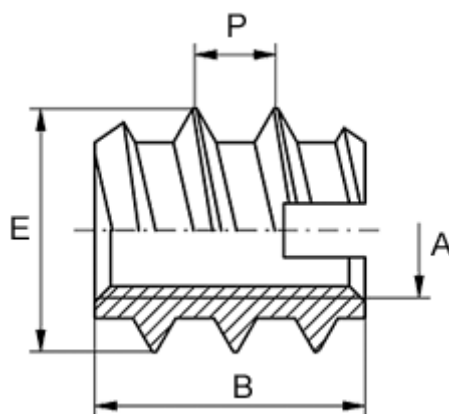

Article number: 12309000100800
Description: KLEE-coil 309 000 100.800
M10 Brass

Measures

Female thread A	= M10
Length B	= 23
Male thread E	= 16.0
Min hole depth	= 26
Recommended bore diameter (plastic/hard wood)	= 12.6 to 12.8
Recommended bore diameter, soft wood (largest)	= 12.0
Thread pitch P	= 5.0